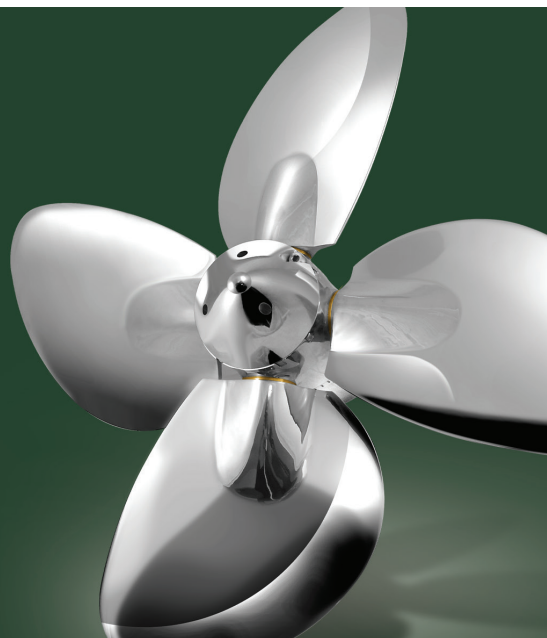

PEGASUS

HIGH POWER IN STYLE

PROPELLER MODEL

PEGASUS

Material	Super-Duplex Steel + AISI316L
Special material on request	Super-Duplex Steel + Titanium alloy Full Titanium alloy
Typical boat size	60' to 100'
Vessel type	Monohulls and Multihulls
Engine power	Up to 500 hp
Shock dumper FlexDrive	No
Shaft diameter	Up to 60 mm or 2-1/4"
Number of blades	4
Blade model	High efficiency SWORD blades
Blades size	22" to 35"
Weight	from 28 to 39 kgs
Range of pitch	from 14° to 26° blade angle
Sailing speed improvement	0.5 knots to 1 knot vs fixed prop